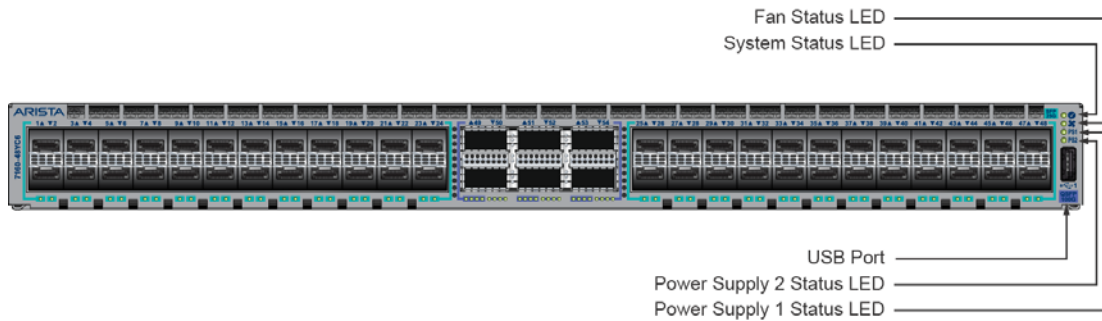

## Front Panel

This appendix displays the front panel of all switches covered by this guide.

Figure C-1: DCS-7160-32CQ

Figure C-2: DCS-7160-48YC6

Figure C-3: DCS-7160-48TC6

Figure C-4: DCS-7170-32C

Figure C-5: DCS-7170-32CD